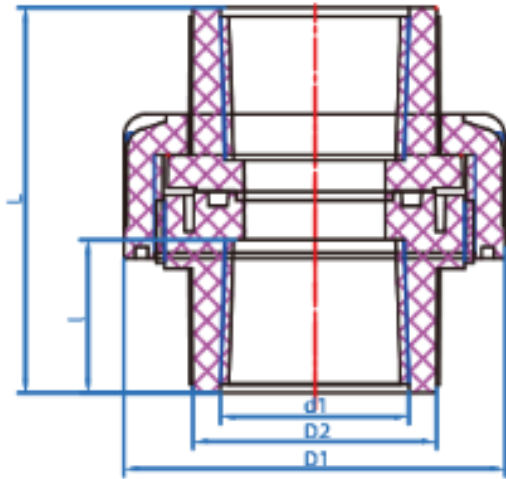

SCH80 PIPES & FITTINGS

UPVC SCH80 UNION
Colour- Dark Grey

COMPLY WITH ASTM D2467

DIMENSIONS

SKU	NPT (inch)	d1 (mm)	D2 (mm)	D1 (mm)	l (mm)	L (mm)
SCH80U015	1/2"	21.5	29.3	48.5	22.7	55.6
SCH80U020	3/4"	26.9	35.1	59.0	25.9	61.2
SCH80U025	1"	33.7	43.1	67.4	29.1	68.0
SCH80U035	1 1/4"	42.4	52.4	78.2	32.3	75.8
SCH80U042	1 1/2"	48.6	59.0	92.8	35.4	82.5
SCH80U050	2"	60.6	72.0	113.4	38.6	90.5