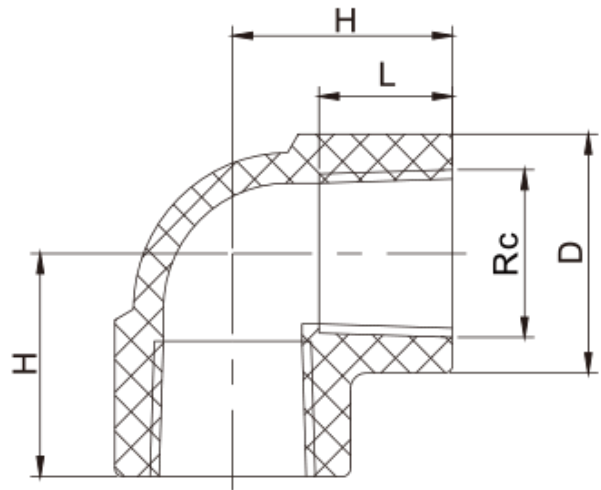

1477 FITINGS

FEMALE ELBOW F/F

Colour- White

COMPLY WITH AS/NZS 1477

SS 174

SS 375

DIMENSIONS

SKU	D (mm)	H (mm)	L (mm)	Rc (inch)	WEIGHT (kg)	PCS/CTN
1477TE90015	30.0	28.0	17.0	1/2"	0.0256	540
1477TE90020	36.5	32.8	18.5	3/4"	0.043	380
1477TE90025	44.0	39.5	22.0	1"	0.067	200
1477TE90035	54.6	47.0	24.0	1 1/4"	0.117	160
1477TE90042	60.4	49.0	25.0	1 1/2"	0.135	144
1477TE90050	74.0	61.2	29.0	2"	0.222	96
1477TE90065	93.3	72.0	31.5	2 1/2"	0.401	48
1477TE90080	104.6	79.2	33.0	3"	0.570	24
1477TE90100	132.5	96.2	36.5	4"	0.928	24