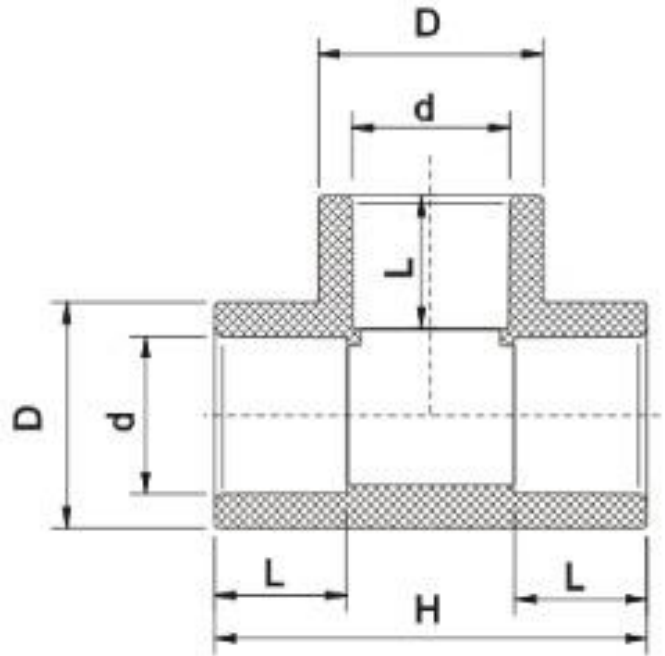

PPR PIPES & FITTINGS

PPR EQUAL TEE

Colour- Green

Material – Polypropylene Random Copolymer (PPR)

COMPLY WITH ISO 15874-2, 3 & 5
SS 375

DIMENSIONS

| SKU | D (mm) | d (mm) | L (mm) | H (mm) | Weight (kg) | PCS/CTN |
|----------|--------|--------|--------|--------|-------------|---------|
| PPRET020 | 27.9 | 19.0 | 16.1 | 53.0 | 0.019 | 250 |
| PPRET025 | 34.8 | 24.0 | 18.1 | 63.0 | 0.035 | 140 |
| PPRET032 | 42.4 | 30.9 | 20.1 | 74.0 | 0.055 | 80 |
| PPRET040 | 52.6 | 38.8 | 22.1 | 85.3 | 0.092 | 50 |
| PPRET050 | 66.1 | 48.9 | 25.1 | 100.7 | 0.168 | 40 |
| PPRET063 | 83.1 | 61.7 | 29.1 | 121.7 | 0.299 | 24 |
| PPRET075 | 99.2 | 73.4 | 32.0 | 141.7 | 0.501 | 24 |
| PPRET090 | 120.0 | 88.8 | 36.0 | 168.3 | 0.858 | 8 |
| PPRET110 | 146.0 | 108.3 | 42.0 | 197.4 | 1.524 | 6 |