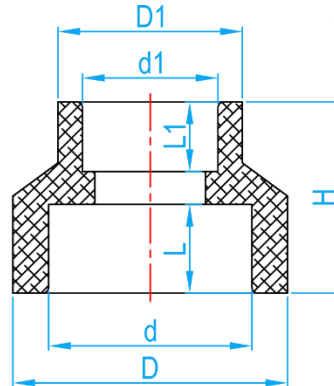

PPR PIPES & FITTINGS

PPR REDUCING SOCKET

Colour- Green

Material – Polypropylene Random Copolymer (PPR)

COMPLY WITH ISO 15874-2, 3 & 5
SS 375

DIMENSIONS

SKU	D (mm)	d (mm)	L (mm)	D1 (mm)	d1 (mm)	L1 (mm)	H (mm)	Weight (kg)	PCS/CTN
PPRS02520	34.8	24.0	18.1	27.4	19.0	16.1	34.4	0.014	400
PPRS03220	42.4	30.9	20.1	27.4	19.0	16.1	38.0	0.020	260
PPRS03225	42.4	30.9	20.1	34.8	24.0	17.4	39.6	0.021	240
PPRS04020	52.6	38.8	22.1	27.4	19.0	16.1	50.0	0.030	140
PPRS04025	52.6	38.8	22.1	34.8	24.0	18.1	49.6	0.035	140
PPRS04032	52.6	38.8	22.1	42.4	30.9	20.1	44.3	0.032	140
PPRS05020	66.0	48.9	25.1	27.4	19.0	16.1	55.9	0.056	144
PPRS05025	66.0	48.9	25.1	34.8	24.0	18.1	57.0	0.057	144
PPRS05032	66.0	48.9	25.1	42.4	30.9	20.1	56.0	0.062	144
PPRS05040	66.0	48.9	25.1	52.6	38.8	22.1	50.2	0.059	96
PPRS06325	82.7	61.7	29.1	34.8	24.0	18.1	62.7	0.106	120
PPRS06332	82.7	61.7	29.1	42.4	30.9	20.1	63.4	0.099	120
PPRS06340	82.7	61.7	29.1	53.0	38.8	22.1	63.3	0.112	120
PPRS06350	82.7	61.7	29.1	66.7	48.9	25.1	56.7	0.112	96
PPRS07540	99.2	73.4	32.0	53.2	38.8	22.1	69.0	0.175	75
PPRS07550	99.2	73.4	32.0	66.6	48.9	25.1	69.0	0.187	75
PPRS07563	99.2	73.4	32.0	83.1	61.7	29.1	66.5	0.189	45
PPRS09050	119.0	88.8	36.0	66.8	48.9	25.1	78.5	0.285	60
PPRS09063	119.6	88.8	39.0	83.1	61.7	29.1	82.7	0.299	48
PPRS09075	119.6	88.8	39.0	99.2	73.4	32.0	74.8	0.316	36
PPRS11063	145.5	108.3	42.0	84.4	61.7	30.0	91.0	0.527	24
PPRS11075	145.5	108.3	42.0	100.0	73.4	32.0	91.4	0.546	24
PPRS11090	146.0	108.3	42.0	121.0	88.8	37.0	82.0	0.528	18