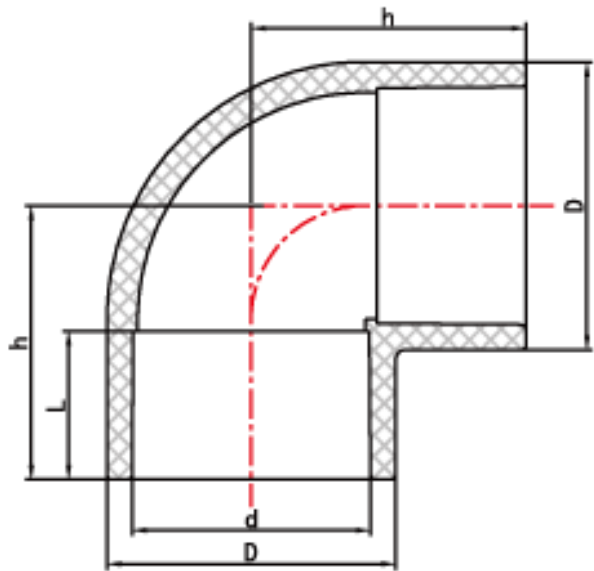

1477 FITINGS

90 DEG ELBOW

Colour- White

COMPLY WITH AS/NZS 1477

SS 174

SS 375

DIMENSIONS

SKU	D (mm)	d (mm)	L (mm)	h (mm)
1477E90015	27.3	21.7	20.0	33.0
1477E90020	33.6	27.2	22.0	37.5
1477E90025	40.6	34.0	24.0	43.0
1477E90035	50.7	42.7	29.0	52.5
1477E90042	58.3	48.7	32.0	59.1
1477E90050	70.8	60.8	38.0	71.4
1477E90065	87.8	75.8	46.0	86.9
1477E90080	103.4	89.4	52.0	100.2
1477E90100	133.0	115.0	62.0	123.0
1477E90150	185.0	161.0	89.0	173.5