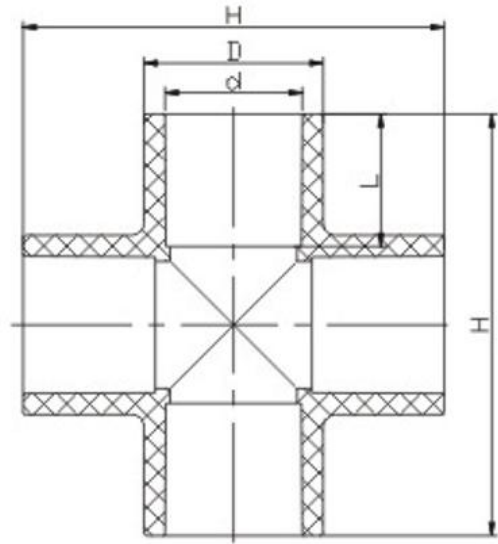

UPVC SCH80 PIPES & FITTINGS

UPVC SCH80 CROSS
Colour- Grey

COMPLY WITH ASTM D2467

DIMENSIONS

SKU	D (mm)	d (mm)	L (mm)	H (mm)	WEIGHT (kg)	PCS/CTN
SCH80CT015	29.4	21.34	23	71.0	0.051	162
SCH80CT020	35.0	26.67	26	82.5	0.075	120
SCH80CT025	43.0	33.40	29	97.5	0.121	40
SCH80CT035	52.0	42.16	32	111.0	0.176	28
SCH80CT042	59.0	48.26	35	124.0	0.233	18
SCH80CT050	72.0	60.33	39	143.0	0.356	24