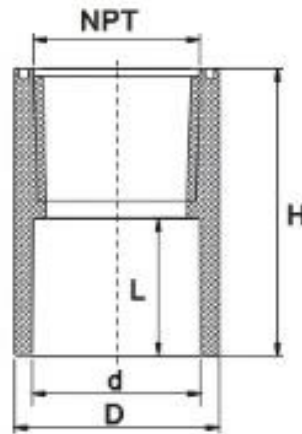

SCH80 PIPES & FITINGS

UPVC SCH80 FI ADAPTOR
Colour- Dark Grey

COMPLY WITH ASTM D2467
ASTM D2464

DIMENSIONS

SKU	D (mm)	d (mm)	H (mm)	L (mm)	NPT (inch)
SCH80FS015	32.50	21.34	45.70	22.70	1/2"
SCH80FS020	38.10	26.67	54.80	25.90	3/4"
SCH80FS025	46.00	33.40	58.70	29.10	1"
SCH80FS035	55.90	42.16	64.30	32.30	1 1/4"
SCH80FS042	63.50	48.26	70.90	35.40	1 1/2"
SCH80FS050	76.20	60.33	74.60	38.60	2"
SCH80FS065	87.80	73.03	92.30	45.00	2 1/2"
SCH80FS080	104.90	88.90	97.90	48.10	3"
SCH80FS100	132.40	114.30	109.90	57.60	4"
SCH80FS150	191.20	168.30	135.60	76.70	6"